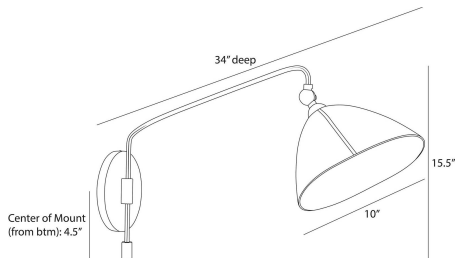

ARTERIO RS

INLET WALL SCONCE

DWC71
Ivory, Faux Shagreen Leather

Faux shagreen embossed leather is carefully shaped and stitched to form the rounded shade of the Inlet sconce. The adjustable shade hangs from a linear arm of English bronze-plated steel designed to be swung from left to right for the ideal amount of light. Finish will vary. Certified for damp locations and intended for interior use.

APPEARANCE

Materials	Faux Shagreen Leather, Steel
Finishes	Ivory, English Bronze
Finish Will Vary	Yes
Top Coat/Sealant	No

DIMENSIONS

Overall	W: 10 in x D: 21 in x H: 15.5 in
Overall Adjustable	W: 10"-27 in x D: 21"-30 in
Backplate	W: 5 in x D: 1 in x H: 6.5 in

SHIPPING

Product Weight	3.1 lbs
Gross Weight 1	5.89 lbs
Shipping Box 1	W: 7.28 in x D: 12.0 in x H: 24.6 in

CONTRACT

Contract Suitability	Contract Suitable As Is
----------------------	-------------------------