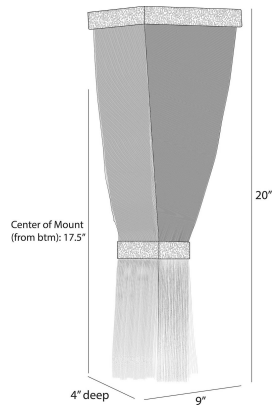

# ARTERIO RS

## JENESSA WALL SCONCE

DWC72  
Ivory, Microfiber

A lavish tassel of ivory microfiber is set in a textured metal framing, allowing the warm glow of LED light to project upwards. This sophisticated style is cinched with a matching chattered antique brass detail, adding to its jewel-like appeal. Certified for damp locations and intended for interior use.

### DIMENSIONS

Overall	W: 9 in x D: 4 in x H: 20 in
---------	------------------------------