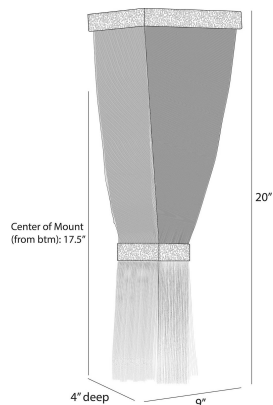

## JENESSA WALL SCONCE

DWC72  
Ivory, Microfiber

A lavish tassel of ivory microfiber is set in a textured metal framing, allowing the warm glow of LED light to project upwards. This sophisticated style is cinched with a matching chattered antique brass detail, adding to its jewel-like appeal. Certified for damp locations and intended for interior use.

### DIMENSIONS

Overall	W: 9 in x D: 4 in x H: 20 in
---------	------------------------------