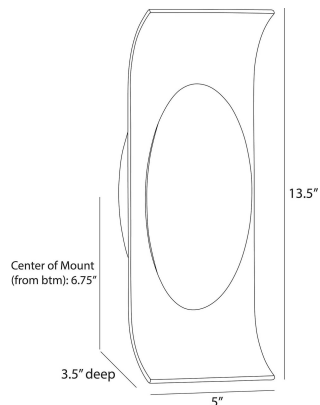

ARTERIO RS

JETER WALL SCONCE

DWC78
Brandy, Leather

An equestrian-inspired sconce of brandy leather adds a masculine appeal to any study or vanity. Centered by an oval opal globe, this minimalist style is even more dynamic when staged in a pair. Finish will vary. Certified for damp locations and intended for interior use.

APPEARANCE

Materials	Leather, Glass
Finishes	Brandy, Opal
Finish Will Vary	Yes
Top Coat/Sealant	No

DIMENSIONS

Overall	W: 5 in x D: 3.5 in x H: 13.5 in
Backplate	W: 4.5 in x H: 8 in
Wall Sconce Hanging Orientation	Horizontal and Vertical
Center of Mount from Bottom	H: 6.75 in

WIRING

Wire Rating	Damp
Cord	1 FT, Black/White, SVT
Socket	1, Integrated LED
Suggested Bulb Type	LED ONLY
Maximum Wattage	2.0
Voltage	110-120 V
LED Color Temperature	2700K
LED Compatible Dimmer	0-10 V Dimmer
LED CRI	90+
LED Lifespan (Hours)	20,000
Spare Driver Included	No

CERTIFICATIONS & COMPLIANCY

Compliance	RoHS

SHIPPING

Product Weight	5.0 lbs
Gross Weight 1	6.17 lbs
Shipping Box 1	W: 10.4 in x D: 16.3 in x H: 9.4 in

CONTRACT

Contract Suitability	Contract Suitable As Is

REPLACEMENT PARTS

DWC78GLS