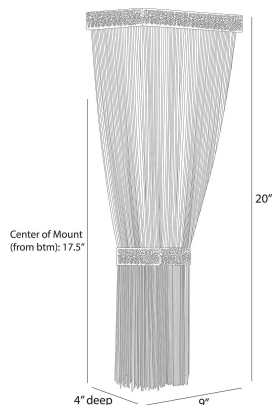

ARTERIO RS

JENESSA WALL SCONCE

DWC82
Navy, Microfiber

A lavish tassel of navy microfiber is hung in textured metal framing, allowing the warm glow of LED light to project upwards. This sophisticated style is cinched with a matching chattered antique brass detail, adding to its jewel-like appeal. Certified for damp locations and intended for interior use.

APPEARANCE

Materials	Microfiber, Brass
Finishes	Navy, Antique Brass
Finish Will Vary	No
Top Coat/Sealant	No

DIMENSIONS

Overall	W: 9 in x D: 4 in x H: 20 in
---------	------------------------------

WIRING

Wire Rating	Damp
Cord	0.5 FT, Black/White, SVT
Socket	1, Integrated LED
Suggested Bulb Type	LED ONLY
Maximum Wattage	4.0
Voltage	110-120 V
LED Color Temperature	2700K
LED Compatible Dimmer	0-10 V Dimmer
LED CRI	90+
LED Lifespan (Hours)	30,000
Spare Driver Included	No

CERTIFICATIONS & COMPLIANCY

Certifications	Mexico, United States, Canada
Compliance	RoHS, UL/ETL

SHIPPING

Product Weight	2.4 lbs
Gross Weight 1	3.06 lbs
Shipping Box 1	W: 5.7 in x D: 7.28 in x H: 11.81 in