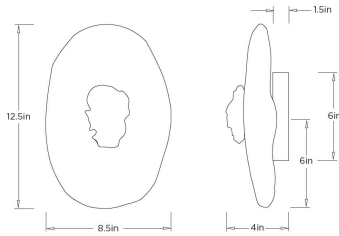

ARTERIO RS

NOME WALL SCONCE

DWC84 NOME SCONCE

ARTERIO RS