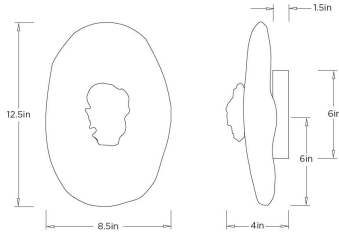

ARTERIO RS

NOME SCONCE

DWC84 NOME SCONCE

ARTERIO RS

DWC84
Silver Leaf, Glass

The shell of an oyster was an inspiration point for this elegant sconce formed of this cast rippled glass. Foiled with silver leaf and adorned with a jewel-like accent of pale brass resin, this stunning style creates a soft, dewy effect that is flattering wherever it is hung—accent wall, corridor, or dining room. Certified for damp locations and intended for interior use. Finish will vary.

APPEARANCE

Materials	Glass, Resin
Finishes	Silver Leaf, Pale Brass
Finish Will Vary	Yes
Top Coat/Sealant	Yes

DIMENSIONS

Overall	W: 8.5 in x D: 4.5 in x H: 12.5 in
Backplate	D: 1.5 in x Dia: 6.0 in
Wall Sconce Hanging Orientation	Horizontal and Vertical
Center of Mount from Bottom	H: 6 in
Mount	Dia: 5.0 in