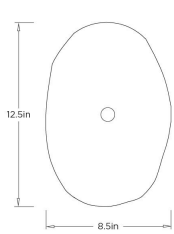

ARTERIO RS

NOME WALL SCONCE

DWC85 NOME SCONCE

ARTERIO RS

DWC85
Silver Leaf, Glass

The shell of an oyster was an inspiration point for this elegant sconce formed of cast rippled glass. Foiled with silver leaf, this stunning style creates a soft, dewy effect that is flattering wherever it is hung—accent wall, corridor, or dining room. Certified for damp locations and intended for interior use. Finish will vary.

APPEARANCE

Materials	Glass, Resin
Finishes	Silver Leaf, Pale Brass
Finish Will Vary	Yes
Top Coat/Sealant	Yes

DIMENSIONS

Overall	W: 8.5 in x D: 4 in x H: 12.5 in
Backplate	D: 1.5 in x Dia: 6.0 in
Wall Sconce Hanging Orientation	Horizontal and Vertical
Center of Mount from Bottom	H: 6 in
Mount	Dia: 5.0 in

WIRING

Wire Rating	Damp
Cord	0.5 FT, Black/White, SVT
Socket	1, Integrated LED
Maximum Wattage	12.0
Voltage	110-120 V
LED Color Temperature	2700K
LED Compatible Dimmer	TRIAC Dimmer
LED CRI	90+
LED Lifespan (Hours)	30,000-50,000
Spare Driver Included	No

CERTIFICATIONS & COMPLIANCY

Certifications	Mexico, United States, Canada
Compliance	RoHS, UL/ETL

SHIPPING

Product Weight	3.0 lbs
Gross Weight 1	5.0 lbs
Shipping Box 1	W: 12.5 in x D: 17.5 in x H: 10.0 in

CONTRACT

Contract Suitability	Contract Suitable As Is

REPLACEMENT PARTS

DWC85QCFIN
DS12W50