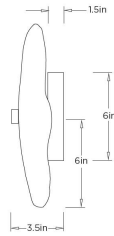

ARTERIO RS

NOME SCONCE

DWC85 NOME SCONCE

ARTERIO RS

DWC85
Silver Leaf, Glass

The shell of an oyster was an inspiration point for this elegant sconce formed of cast rippled glass. Foiled with silver leaf, this stunning style creates a soft, dewy effect that is flattering wherever it is hung—accent wall, corridor, or dining room. Certified for damp locations and intended for interior use. Finish will vary.

APPEARANCE

Materials	Glass, Resin
Finishes	Silver Leaf, Pale Brass
Finish Will Vary	Yes
Top Coat/Sealant	Yes

DIMENSIONS

Overall	W: 8.5 in x D: 4 in x H: 12.5 in
Backplate	D: 1.5 in x Dia: 6.0 in
Wall Sconce Hanging Orientation	Horizontal and Vertical
Center of Mount from Bottom	H: 6 in
Mount	Dia: 5.0 in

WIRING

Wire Rating	Damp
Cord	0.5 FT, Black/White, SVT
Socket	1, Integrated LED
Maximum Wattage	12.0
Voltage	110-120 V
LED Color Temperature	2700K
LED Compatible Dimmer	TRIAC Dimmer
LED CRI	90+
LED Lifespan (Hours)	30,000-50,000
Spare Driver Included	False

CERTIFICATIONS & COMPLIANCY

Certifications	Mexico, United States, Canada
Compliance	RoHS, UL/ETL

SHIPPING

Product Weight	3.0 lbs
Gross Weight 1	5.0 lbs
Shipping Box 1	W: 12.5 in x D: 17.5 in x H: 10.0 in

CONTRACT

Contract Suitability	Contract Suitable As Is

REPLACEMENT PARTS

DWC85QCFIN
DS12W50