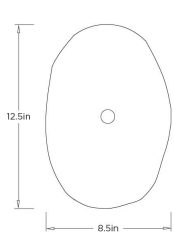

ARTERIO RS

NOME SCONCE

DWC85 NOME SCONCE

ARTERIO RS

DWC85
Silver Leaf, Glass

The shell of an oyster was an inspiration point for this elegant sconce formed of cast rippled glass. Foiled with silver leaf, this stunning style creates a soft, dewy effect that is flattering wherever it is hung—accent wall, corridor, or dining room. Certified for damp locations and intended for interior use. Finish will vary.

APPEARANCE

Materials	Glass, Resin
Finishes	Silver Leaf, Pale Brass
Finish Will Vary	Yes
Top Coat/Sealant	Yes

DIMENSIONS

Overall	W: 8.5 in x D: 4 in x H: 12.5 in
Backplate	D: 1.5 in x Dia: 6.0 in
Wall Sconce Hanging Orientation	Horizontal and Vertical
Center of Mount from Bottom	H: 6 in
Mount	Dia: 5.0 in

WIRING

Wire Rating	Damp
Cord	0.5 FT, Black/White, SVT
Socket	1, Integrated LED
Maximum Wattage	12.0
Voltage	110-120 V
LED Color Temperature	2700K
LED Compatible Dimmer	TRIAC Dimmer
LED CRI	90+
LED Lifespan (Hours)	30,000-50,000
Spare Driver Included	False

CERTIFICATIONS & COMPLIANCY

Certifications	Mexico, United States, Canada
Compliance	RoHS, UL/ETL

SHIPPING

Product Weight	3.0 lbs
Gross Weight 1	5.0 lbs
Shipping Box 1	W: 12.5 in x D: 17.5 in x H: 10.0 in

CONTRACT

Contract Suitability	Contract Suitable As Is

REPLACEMENT PARTS

DWC85QCFIN
DS12W50