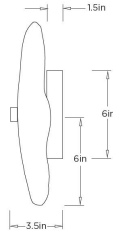

ARTERIO RS

NOME WALL SCONCE

DWC85 NOME SCONCE

ARTERIO RS

DWC85
Silver Leaf, Glass

The shell of an oyster was an inspiration point for this elegant sconce formed of cast rippled glass. Foiled with silver leaf, this stunning style creates a soft, dewy effect that is flattering wherever it is hung—accent wall, corridor, or dining room. Certified for damp locations and intended for interior use. Finish will vary.

APPEARANCE

Materials	Glass, Resin
Finishes	Silver Leaf, Pale Brass
Finish Will Vary	Yes
Top Coat/Sealant	Yes

DIMENSIONS

Overall	W: 8.5 in x D: 4 in x H: 12.5 in
Backplate	D: 1.5 in x Dia: 6.0 in
Wall Sconce Hanging Orientation	Horizontal and Vertical
Center of Mount from Bottom	H: 6 in
Mount	Dia: 5.0 in

WIRING

Wire Rating	Damp
Cord	0.5 FT, Black/White, SVT
Socket	1, Integrated LED
Maximum Wattage	12.0
Voltage	110-120 V
LED Color Temperature	2700K
LED Compatible Dimmer	TRIAC Dimmer
LED CRI	90+
LED Lifespan (Hours)	30,000-50,000
Spare Driver Included	No

CERTIFICATIONS & COMPLIANCY

Certifications	Mexico, United States, Canada
Compliance	RoHS, UL/ETL

SHIPPING

Product Weight	3.0 lbs
Gross Weight 1	5.0 lbs
Shipping Box 1	W: 12.5 in x D: 17.5 in x H: 10.0 in

CONTRACT

Contract Suitability	Contract Suitable As Is

REPLACEMENT PARTS

DWC85QCFIN
DS12W50