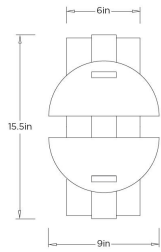

ARTERIOS

LOGAN WALL SCONCE

DWC88 LOGAN SCONCE

ARTERIOS

DWC88
Seedy Slump, Glass

Drawing inspiration from the phases of the moon this unique sconce features stacked semi-circles of seeded slump glass that are clasped to a stepped backplate of English bronze-plated iron. Geometric layering allows the light to radiate from the wall. Certified for damp locations and intended for interior use. Finish will vary.

APPEARANCE

Materials	Glass, Iron
Finishes	Seedy Slump, English Bronze
Finish Will Vary	Yes
Top Coat/Sealant	Yes

DIMENSIONS

Overall	W: 9 in x D: 4 in x H: 15.5 in
Backplate	W: 6 in x D: 1 in x H: 14.5 in
Wall Sconce Hanging Orientation	Horizontal and Vertical
Center of Mount from Bottom	H: 7.5 in
Mount	W: 5.5 in x H: 5.5 in

WIRING

Wire Rating	Damp
Cord	0.5 FT, Black/White, SVT
Socket	2, Integrated LED
Maximum Wattage	8.0
Voltage	110-120 V
LED Color Temperature	2700K
LED Compatible Dimmer	Non-Dimmable
LED CRI	90+
LED Lifespan (Hours)	30,000
Spare Driver Included	No

CERTIFICATIONS & COMPLIANCY

Certifications	Mexico, United States, Canada
Compliance	RoHS, UL/ETL

SHIPPING

Product Weight	8.2 lbs
Gross Weight 1	16.2 lbs
Shipping Box 1	W: 12.0 in x D: 18.0 in x H: 9.0 in

CONTRACT

Contract Suitability	Contract Suitable As Is

REPLACEMENT PARTS

DS12W12