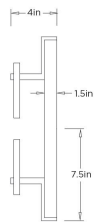

ARTERIOS

LOGAN WALL SCONCE

DWC88 LOGAN SCONCE

ARTERIOS

DWC88
Seedy Slump, Glass

Drawing inspiration from the phases of the moon this unique sconce features stacked semi-circles of seeded slump glass that are clasped to a stepped backplate of English bronze-plated iron. Geometric layering allows the light to radiate from the wall. Certified for damp locations and intended for interior use. Finish will vary.

APPEARANCE

Materials	Glass, Iron
Finishes	Seedy Slump, English Bronze
Finish Will Vary	Yes
Top Coat/Sealant	Yes

DIMENSIONS

Overall	W: 9 in x D: 4 in x H: 15.5 in
Backplate	W: 6 in x D: 1 in x H: 14.5 in
Wall Sconce Hanging Orientation	Horizontal and Vertical
Center of Mount from Bottom	H: 7.5 in
Mount	W: 5.5 in x H: 5.5 in

CERTIFICATIONS & COMPLIANCY

Certifications	Mexico, United States, Canada
Compliance	RoHS, UL/ETL

SHIPPING

Product Weight	8.2 lbs
Gross Weight 1	16.2 lbs
Shipping Box 1	W: 12.0 in x D: 18.0 in x H: 9.0 in