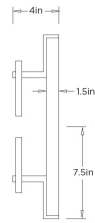

ARTERIOS

LOGAN WALL SCONCE

DWC88 LOGAN SCONCE

ARTERIOS

DWC88
Seedy Slump, Glass

Drawing inspiration from the phases of the moon this unique sconce features stacked semi-circles of seeded slump glass that are clasped to a stepped backplate of English bronze-plated iron. Geometric layering allows the light to radiate from the wall. Certified for damp locations and intended for interior use. Finish will vary.

APPEARANCE

Materials	Glass, Iron
Finishes	Seedy Slump, English Bronze
Finish Will Vary	Yes
Top Coat/Sealant	Yes

DIMENSIONS

Overall	W: 9 in x D: 4 in x H: 15.5 in
Backplate	W: 6 in x D: 1 in x H: 14.5 in
Wall Sconce Hanging Orientation	Horizontal and Vertical
Center of Mount from Bottom	H: 7.5 in
Mount	W: 5.5 in x H: 5.5 in

CERTIFICATIONS & COMPLIANCY

Certifications	Mexico, United States, Canada
Compliance	RoHS, UL/ETL

SHIPPING

Product Weight	8.2 lbs
Gross Weight 1	16.2 lbs
Shipping Box 1	W: 12.0 in x D: 18.0 in x H: 9.0 in