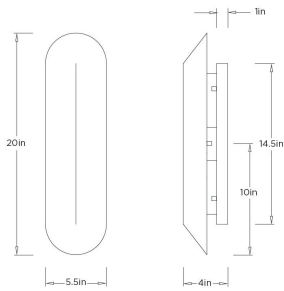

ARTERIO RS

LONDON WALL SCONCE

DWC90 LONDON SCONCE

ARTERIO RS

DWC90
White, Onyx

Simple in design yet sophisticated in application, our white onyx cylinder sconce can be hung both horizontally and vertically to maximize the long, rounded form and center peak. Inspired by an outdoor sculpture discovered in Mexico City, this style is suspended on a backplate of antique brass-plated steel. Certified for damp locations and intended for interior use. Finish will vary.

APPEARANCE

Materials	Onyx, Steel
Finishes	White, English Bronze
Finish Will Vary	Yes
Top Coat/Sealant	Yes

DIMENSIONS

Overall	W: 5.5 in x D: 4 in x H: 20 in
Backplate	W: 4.5 in x D: 1 in x H: 14.5 in
Wall Sconce Hanging Orientation	Horizontal and Vertical
Center of Mount from Bottom	H: 10 in
Mount	W: 4.5 in x H: 14.5 in

CERTIFICATIONS & COMPLIANCY

Certifications	Mexico, United States, Canada
Compliance	RoHS, UL/ETL

SHIPPING

Product Weight	13.0 lbs
Gross Weight 1	21.0 lbs
Shipping Box 1	W: 10.0 in x D: 10.0 in x H: 24.0 in