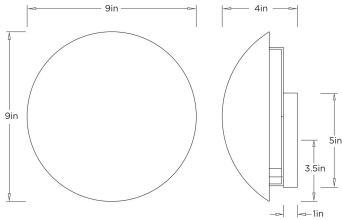

ARTERIO RS

NAYA SCONCE

DWC92 NAYA SCONCE

ARTERIO RS