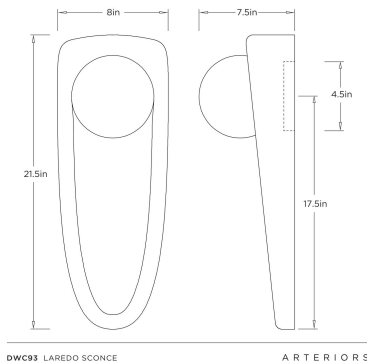

ARTERIOS

LAREDO WALL SCONCE

DWC93
Charcoal, Lava Stone

A mid-century modern brooch influenced the unique design of our curved light of charcoal lava stone composite. Accented with an orb of opal glass, the irregular grooved texture and deep form make this an eye-catching fixture from any angle. Round antique brass-plated steel backplate. Certified for damp locations and intended for interior use. Finish will vary.

APPEARANCE

Materials	Lava Stone, Glass, Steel
Finishes	Charcoal, Opal, Antique Brass
Finish Will Vary	Yes
Top Coat/Sealant	Yes

DIMENSIONS

Overall	W: 7.5 in x D: 8 in x H: 21.5 in
Backplate	D: 1 in x Dia: 5.5 in
Wall Sconce Hanging Orientation	Horizontal and Vertical
Center of Mount from Bottom	H: 17.5 in
Mount	Dia: 4.5 in

WIRING

Wire Rating	Damp
Cord	0.5 FT, Black/White, SVT
Socket	1, Type B- E12
Suggested Bulb Type	B8
Maximum Wattage	40.0
Voltage	110-120 V

CERTIFICATIONS & COMPLIANCY

Certifications	Middle East, European Union, United Kingdom, Mexico, United States, Canada
Compliance	RoHS, UL/ETL, CB

SHIPPING

Product Weight	15.3 lbs
Gross Weight 1	23.3 lbs
Shipping Box 1	W: 14.0 in x D: 18.0 in x H: 28.0 in

CONTRACT

Contract Suitability	Contract Suitable As Is
----------------------	-------------------------