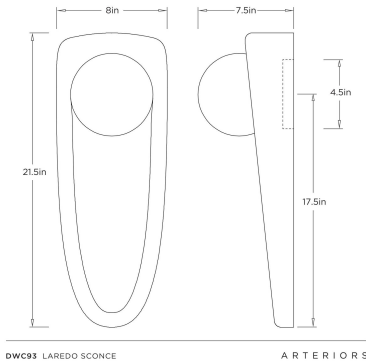

ARTERIOS

LAREDO SCONCE

DWC93
Charcoal, Lava Stone

A mid-century modern brooch influenced the unique design of our curved light of charcoal lava stone composite. Accented with an orb of opal glass, the irregular grooved texture and deep form make this an eye-catching fixture from any angle. Round antique brass-plated steel backplate. Certified for damp locations and intended for interior use. Finish will vary.

APPEARANCE

Materials	Lava Stone, Glass, Steel
Finishes	Charcoal, Opal, Antique Brass
Finish Will Vary	Yes
Top Coat/Sealant	Yes

DIMENSIONS

Overall	W: 7.5 in x D: 8 in x H: 21.5 in
Backplate	D: 1 in x Dia: 5.5 in
Wall Sconce Hanging Orientation	Horizontal and Vertical
Center of Mount from Bottom	H: 17.5 in
Mount	Dia: 4.5 in

WIRING

Wire Rating	Damp
Cord	0.5 FT, Black/White, SVT
Socket	1, Type B- E12
Suggested Bulb Type	B8
Maximum Wattage	40.0
Voltage	110-120 V

CERTIFICATIONS & COMPLIANCY

Certifications	Middle East, European Union, United Kingdom, Mexico, United States, Canada
Compliance	RoHS, UL/ETL, CB

SHIPPING

Product Weight	15.3 lbs
Gross Weight 1	23.3 lbs
Shipping Box 1	W: 14.0 in x D: 18.0 in x H: 28.0 in

CONTRACT

Contract Suitability	Contract Suitable As Is
----------------------	-------------------------