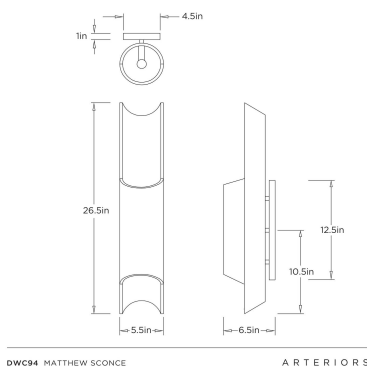

ARTERIO RS

MATTHEW WALL SCONCE

DWC94
Ivory, Riverstone

The curved lines of architectural arches find their match in this ivory riverstone composite sconce. Mounted on a rectangular backplate of English bronze-plated steel, this ivory-hued light's cut-out effect allows light to be gently projected both upwards and downwards, making it a dramatic option when hung in multiples or a pair. Finish will vary.

APPEARANCE

Materials	Riverstone, Steel
Finishes	Ivory, English Bronze
Finish Will Vary	Yes
Top Coat/Sealant	Yes

DIMENSIONS

Overall	W: 5.5 in x D: 6.5 in x H: 26.5 in
Backplate	W: 4.5 in x D: 1 in x H: 12.5 in
Wall Sconce Hanging Orientation	Horizontal and Vertical
Center of Mount from Bottom	H: 10.5 in
Mount	W: 4.5 in x D: 1 in x H: 11.5 in

WIRING

Wire Rating	Indoor Only
Cord	0.5 FT, Black/White, SVT
Socket	2, Type B - E12
Suggested Bulb Type	T6
Maximum Wattage	25.0
Voltage	110-120 V

CERTIFICATIONS & COMPLIANCY

Certifications	Middle East, European Union, United Kingdom, Mexico, United States, Canada
Compliance	RoHS, UL/ETL, CB

SHIPPING

Product Weight	9.7 lbs
Gross Weight 1	17.7 lbs
Shipping Box 1	W: 12.5 in x D: 12.5 in x H: 32.5 in

CONTRACT

Contract Suitability	Contract Suitable As Is
----------------------	-------------------------