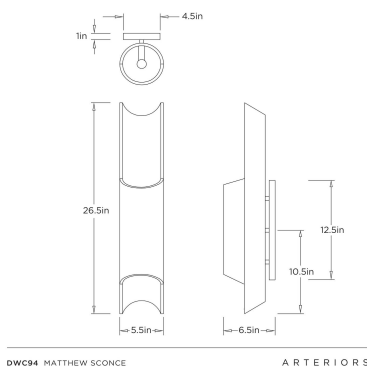

ARTERIOS

MATTHEW WALL SCONCE

DWC94
Ivory, Riverstone

The curved lines of architectural arches find their match in this ivory riverstone composite sconce. Mounted on a rectangular backplate of English bronze-plated steel, this ivory-hued light's cut-out effect allows light to be gently projected both upwards and downwards, making it a dramatic option when hung in multiples or a pair. Finish will vary.

APPEARANCE

Materials	Riverstone, Steel
Finishes	Ivory, English Bronze
Finish Will Vary	Yes
Top Coat/Sealant	Yes

DIMENSIONS

Overall	W: 5.5 in x D: 6.5 in x H: 26.5 in
Backplate	W: 4.5 in x D: 1 in x H: 12.5 in
Wall Sconce Hanging Orientation	Horizontal and Vertical
Center of Mount from Bottom	H: 10.5 in
Mount	W: 4.5 in x D: 1 in x H: 11.5 in

WIRING

Wire Rating	Indoor Only
Cord	0.5 FT, Black/White, SVT
Socket	2, Type B - E12
Suggested Bulb Type	T6
Maximum Wattage	25.0
Voltage	110-120 V

CERTIFICATIONS & COMPLIANCY

Certifications	Middle East, European Union, United Kingdom, Mexico, United States, Canada
Compliance	RoHS, UL/ETL, CB

SHIPPING

Product Weight	9.7 lbs
Gross Weight 1	17.7 lbs
Shipping Box 1	W: 12.5 in x D: 12.5 in x H: 32.5 in

CONTRACT

Contract Suitability	Contract Suitable As Is
----------------------	-------------------------