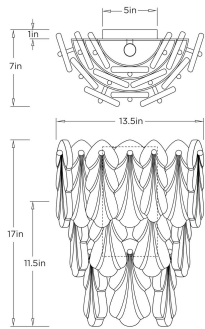

ARTERIOS

MALIA WALL SCONCE

DWC97 MALIA SCONCE

ARTERIOS

DWC97
Clear, Glass

Vintage floral ceiling patterns find a reflection in a cascading style of tiered clear, seeded slump glass. Anchored to an antique brass-plated iron backplate, the layered effect creates a flattering hide-and-seek illumination. The scale and depth of this piece make it a glamorous accent for an entryway, hallway, or powder room. Certified for damp locations and intended for interior use. Finish will vary.

APPEARANCE

Materials	Glass, Iron
Finishes	Clear, Antique Brass
Finish Will Vary	Yes
Top Coat/Sealant	Yes

DIMENSIONS

Overall	W: 13.5 in x D: 7 in x H: 17 in
Backplate	W: 5 in x D: 1 in x H: 10 in
Wall Sconce Hanging Orientation	Horizontal Only
Center of Mount from Bottom	H: 11.5 in

WIRING

Wire Rating	Damp
Cord	1 FT, Black/White, SVT
Socket	2, Type B- E12
Suggested Bulb Type	B10
Maximum Wattage	60.0
Voltage	110-120 V

CERTIFICATIONS & COMPLIANCY

Certifications	Middle East, European Union, United Kingdom, Mexico, United States, Canada
Compliance	RoHS, UL/ETL, CB

SHIPPING

Product Weight	14.5 lbs
Gross Weight 1	17.0 lbs
Shipping Box 1	W: 20.87 in x D: 9.25 in x H: 12.6 in

CONTRACT

Contract Suitability	Contract Suitable As Is
----------------------	-------------------------