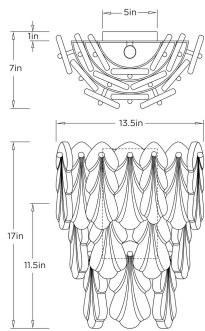

ARTERIOS

MALIA SCONCE

DWC97 MALIA SCONCE

ARTERIOS

DWC97
Clear, Glass

Vintage floral ceiling patterns find a reflection in a cascading style of tiered clear, seeded slump glass. Anchored to an antique brass-plated iron backplate, the layered effect creates a flattering hide-and-seek illumination. The scale and depth of this piece make it a glamorous accent for an entryway, hallway, or powder room. Certified for damp locations and intended for interior use. Finish will vary.

APPEARANCE

Materials	Glass, Iron
Finishes	Clear, Antique Brass
Finish Will Vary	Yes
Top Coat/Sealant	Yes

DIMENSIONS

Overall	W: 13.5 in x D: 7 in x H: 17 in
Backplate	W: 5 in x D: 1 in x H: 10 in
Wall Sconce Hanging Orientation	Horizontal Only
Center of Mount from Bottom	H: 11.5 in

WIRING

Wire Rating	Damp
Cord	1 FT, Black/White, SVT
Socket	2, Type B- E12
Suggested Bulb Type	B10
Maximum Wattage	60.0
Voltage	110-120 V

CERTIFICATIONS & COMPLIANCY

Certifications	Middle East, European Union, United Kingdom, Mexico, United States, Canada
Compliance	RoHS, UL/ETL, CB

SHIPPING

Product Weight	14.5 lbs
Gross Weight 1	17.0 lbs
Shipping Box 1	W: 20.87 in x D: 9.25 in x H: 12.6 in

CONTRACT

Contract Suitability	Contract Suitable As Is
----------------------	-------------------------