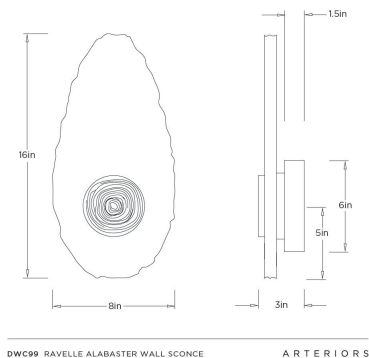

ARTERIOS

RAVELLE ALABASTER WALL SCONCE

DWC99
White, Alabaster

The Ravelle Alabaster Wall Sconce features a stunning teardrop silhouette accented by a detailed faux bois medallion. Carved from white alabaster, the stone's natural veining is highlighted when lit, emitting soft and ethereal radiance.

APPEARANCE

Materials	Alabaster, Cast Aluminum
Finishes	White, Antique Brass
Finish Will Vary	Yes
Top Coat/Sealant	No

DIMENSIONS

Overall	W: 8 in x D: 3 in x H: 16 in
Backplate	W: 0 in x D: 1.5 in x Dia: 6 in x H: 0 in
Wall Sconce Hanging Orientation	Vertical Only
Center of Mount from Bottom	H: 5 in
Mount	Dia: 4.5 in