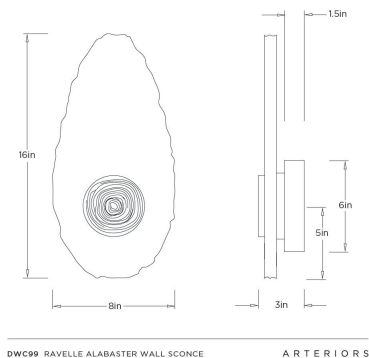

# ARTERIOS

## RAVELLE ALABASTER WALL SCONCE

DWC99  
White, Alabaster

The Ravelle Alabaster Wall Sconce features a stunning teardrop silhouette accented by a detailed faux bois medallion. Carved from white alabaster, the stone's natural veining is highlighted when lit, emitting soft and ethereal radiance.

### DIMENSIONS

Overall	W: 8 in x D: 3 in x H: 16 in
Backplate	W: 0 in x D: 1.5 in x Dia: 6 in x H: 0 in
Wall Sconce Hanging Orientation	Vertical Only
Center of Mount from Bottom	H: 5 in
Mount	Dia: 4.5 in