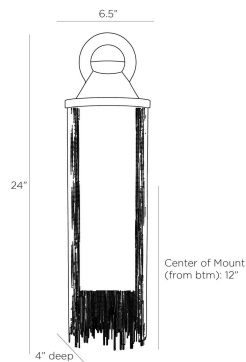

ARTERIO RS

VANKO WALL SCONCE

DWI05
Vintage Brass, Brass

Art Deco style and a nod to Mesoamerican art, provided inspiration for the tasseled Vanko sconce. The statement piece is created with a cast, antique brass head, in an Aztec-style silhouette, and a fall of fringe created in antique-brass iron. Finish will vary. Certified for damp locations and intended for interior use.

APPEARANCE

Materials	Brass, Iron
Finishes	Vintage Brass, Vintage Brass
Finish Will Vary	Yes
Top Coat/Sealant	Yes

DIMENSIONS

Overall	W: 6.5 in x D: 4 in x H: 24 in
Backplate	W: 4.5 in x D: 0.5 in x H: 15 in
Center of Mount from Bottom	H: 12 in
Mount	W: 4 in x H: 14.5 in

SHIPPING

Product Weight	8.0 lbs
Gross Weight 1	10.0 lbs
Shipping Box 1	W: 13.0 in x D: 11.0 in x H: 16.5 in

ADDITIONAL INFO

Features	ADA
----------	-----

CONTRACT

Contract Suitability	Contract Suitable As Is
----------------------	-------------------------