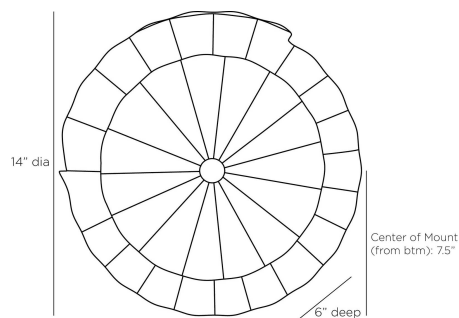

ARTERIO RS

ANNABETH WALL SCONCE

DWI06
Vintage Brass, Brass

The natural fluted texture of ginkgo leaves informed our organically appealing fixture of vintage brass. The Annabeth has two staggered layers delivering an extra play of light and shadow. This clever design can be used as a flush mount or as a sconce. Certified for damp locations and intended for interior use. Finish will vary.

APPEARANCE

Materials	Brass
Finishes	Vintage Brass
Finish Will Vary	Yes
Top Coat/Sealant	Yes

DIMENSIONS

Overall	D: 6 in x Dia: 14.0 in
Backplate	D: 1 in x Dia: 4.5 in
Wall Sconce Hanging Orientation	Horizontal and Vertical
Center of Mount from Bottom	H: 7.5 in

SHIPPING

Product Weight	7.0 lbs
Gross Weight 1	9.2 lbs
Shipping Box 1	W: 11.0 in x D: 18.0 in x H: 20.0 in

CONTRACT

Contract Suitability	Contract Suitable As Is
----------------------	-------------------------