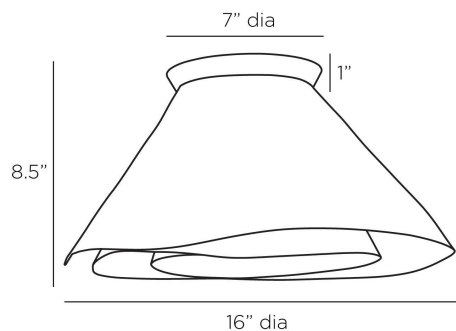

ARTERIO RS

ARDEN WALL SCONCE/CEILING

DWI07
Vintage Brass, Brass

The captivating spirals found in sacred geometry inspired our spiral-shaped Arden. Its organic form projects light in between layers, allowing it to play on the vintage brass surface. This clever design can be used as a flush mount or as a sconce. Certified for damp locations and intended for interior use. Finish will vary.

APPEARANCE

Materials	Brass
Finishes	Vintage Brass
Finish Will Vary	Yes
Top Coat/Sealant	Yes

DIMENSIONS

Overall	W: 16 in x D: 8.5 in x H: 16 in
Backplate	D: 1 in x H: 7 in
Wall Sconce Hanging Orientation	Horizontal and Vertical
Center of Mount from Bottom	H: 8 in

WIRING

Wire Rating	Damp
Cord	0.5 FT, Clear/Silver, SPT-2
Socket	1, Type A - E26
Suggested Bulb Type	G25
Maximum Wattage	60.0
Voltage	110-120 V

CERTIFICATIONS & COMPLIANCY

Certifications	Middle East, European Union, United Kingdom, Australia, Mexico, United States, Canada
Compliance	RoHS, UL/ETL, CB

SHIPPING

Product Weight	5.6 lbs
Gross Weight 1	11.9 lbs
Shipping Box 1	W: 21.0 in x D: 20.5 in x H: 12.5 in

CONTRACT

Contract Suitability	Contract Suitable As Is
----------------------	-------------------------