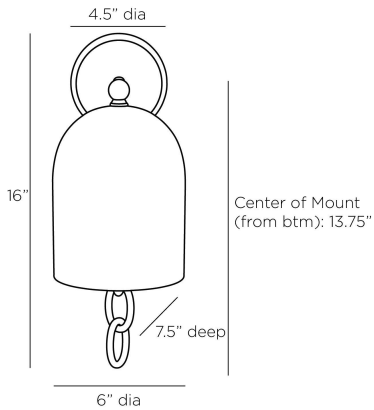

ARTERIO RS

ANTONI WALL SCONCE

DWI08
Bronze, Iron

An updated classic bell-shaped sconce with the surprise of a jewelry-inspired accent. A highly polished chain of brass rings adds the perfect amount of contrast to the bronze finished iron shade, arm and backplate. Certified for damp locations and intended for interior use. Finish will vary.

APPEARANCE

Materials	Iron, Brass
Finishes	Bronze, Polished Brass
Finish Will Vary	Yes
Top Coat/Sealant	Yes

DIMENSIONS

Overall	W: 6 in x D: 7.5 in x H: 16 in
Backplate	D: 1 in x Dia: 4.5 in
Shade	Dia: 6.0 in x H: 8 in
Wall Sconce Hanging Orientation	Horizontal Only
Center of Mount from Bottom	H: 13.75 in

WIRING

Wire Rating	Damp
Cord	0.5 FT, Clear/Silver, SPT-2
Socket	1, Type A - E26
Suggested Bulb Type	G16.5
Maximum Wattage	40.0
Voltage	110-120 V

CERTIFICATIONS & COMPLIANCY

Certifications	Middle East, European Union, United Kingdom, Australia, Mexico, United States, Canada
Compliance	RoHS, UL/ETL, CB

SHIPPING

Product Weight	4.1 lbs
Gross Weight 1	19.1 lbs
Shipping Box 1	W: 13.0 in x D: 15.0 in x H: 22.0 in

CONTRACT

Contract Suitability	Contract Suitable As Is
----------------------	-------------------------