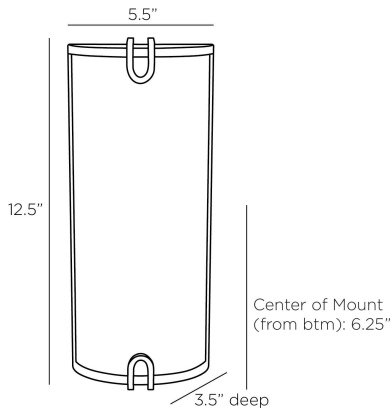

ARTERIO RS

ADRIEL WALL SCNCE

DW110
Antique Mercury, Glass

Designed to recall antique theater lighting, the mesmerizing finish of Mercury glass makes this glass-shaded sconce a standout in any décor. Mounted in a frame of antique brass iron, it is sure to deliver the drama. Certified for damp locations and intended for interior use. Finish will vary.

APPEARANCE

Materials	Glass, Iron
Finishes	Antique Mercury, Antique Brass
Finish Will Vary	Yes
Top Coat/Sealant	Yes

DIMENSIONS

Overall	W: 5.5 in x D: 3.5 in x H: 12.5 in
Backplate	W: 5.5 in x D: 0.5 in x H: 12.5 in
Center of Mount from Bottom	H: 6.25 in

WIRING

Wire Rating	Damp
Cord	0.5 FT, Clear/Silver, SPT-2
Socket	2, Type B - E12
Suggested Bulb Type	B8
Maximum Wattage	25.0
Voltage	110-120 V

CERTIFICATIONS & COMPLIANCY

Certifications	Middle East, European Union, United Kingdom, Australia, Mexico, United States, Canada
Compliance	RoHS, UL/ETL, CB

SHIPPING

Product Weight	4.4 lbs
Gross Weight 1	6.61 lbs
Shipping Box 1	W: 7.5 in x D: 15.4 in x H: 16.1 in

ADDITIONAL INFO

Features	ADA
----------	-----

CONTRACT

Contract Suitability	Contract Suitable As Is
----------------------	-------------------------