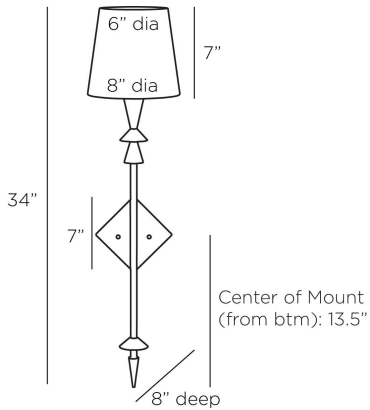

ARTERIO RS

ANTON WALL SCONCE

DWI12
Black Gesso, Aluminum

An Iron Age spear is the unlikely inspiration for our diamond-backed sconce of black gesso finish aluminum. Its unique finish and pointed support may also recall the rugged lines of a shanked fireplace poker. Topped with black gesso finished shade to keep the effect modern and moody. Certified for damp locations and intended for interior use. Finish will vary.

APPEARANCE

Materials	Aluminum
Finishes	Black Gesso
Finish Will Vary	Yes
Top Coat/Sealant	Yes

DIMENSIONS

Overall	W: 8 in x D: 8 in x H: 34 in
Backplate	W: 7 in x D: 0.5 in x H: 7 in
Shade Top	Dia: 6.0 in
Shade Side	H: 7 in
Shade Bottom	Dia: 8.0 in
Wall Sconce Hanging Orientation	Horizontal and Vertical
Center of Mount from Bottom	H: 13.5 in
Mount	W: 4 in x H: 3 in

WIRING

Wire Rating	Damp
Cord	0.5 FT, Clear/Silver, SPT-2
Socket	1, Type A - E26
Suggested Bulb Type	A19
Maximum Wattage	40.0
Voltage	110-120 V

CERTIFICATIONS & COMPLIANCY

Certifications	Mexico, United States, Canada
Compliance	RoHS, UL/ETL

SHIPPING

Product Weight	5.0 lbs
Gross Weight 1	20.94 lbs
Shipping Box 1	W: 14.7 in x D: 27.5 in x H: 31.1 in

CONTRACT

Contract Suitability	Contract Suitable As Is
----------------------	-------------------------