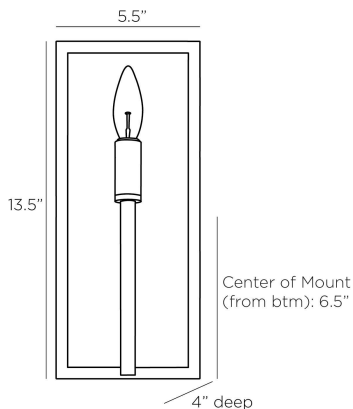

ARTERIO RS

AVANTI WALL SCONCE

DW113
Brown, Suede

This transitional sconce pairs a textural brown suede backplate with an antique brass finished iron support and frame to intrigue the eye. Designed to perfectly highlight an elegant Edison bulb, accented with a scoreline finish below the bulb. Certified for damp locations and intended for interior use. Finish will vary.

APPEARANCE

Materials	Suede, Iron
Finishes	Brown, Antique Brass
Finish Will Vary	Yes
Top Coat/Sealant	Yes

DIMENSIONS

Overall	W: 5.5 in x D: 4 in x H: 13.5 in
Backplate	W: 5.5 in x D: 1 in x H: 13.5 in
Center of Mount from Bottom	H: 6.5 in
Mount	W: 4.5 in x H: 10.5 in

WIRING

Wire Rating	Damp
Cord	0.5 FT, Clear/Silver, SPT-2
Socket	1, Type B - E12
Suggested Bulb Type	B8
Maximum Wattage	40.0
Voltage	110-120 V

CERTIFICATIONS & COMPLIANCY

Certifications	Mexico, United States, Canada
Compliance	RoHS, UL/ETL

SHIPPING

Product Weight	3.6 lbs
Gross Weight 1	8.0 lbs
Shipping Box 1	W: 16.0 in x D: 14.5 in x H: 19.0 in

CONTRACT

Contract Suitability	Contract Suitable As Is
----------------------	-------------------------