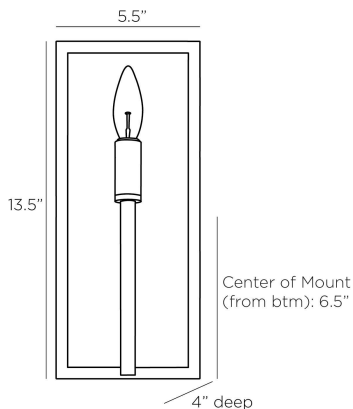

ARTERIOS

AVANTI WALL SCONCE

DWI13
Brown, Suede

This transitional sconce pairs a textural brown suede backplate with an antique brass finished iron support and frame to intrigue the eye. Designed to perfectly highlight an elegant Edison bulb, accented with a scoreline finish below the bulb. Certified for damp locations and intended for interior use. Finish will vary.

APPEARANCE

Materials	Suede, Iron
Finishes	Brown, Antique Brass
Finish Will Vary	Yes
Top Coat/Sealant	Yes

DIMENSIONS

Overall	W: 5.5 in x D: 4 in x H: 13.5 in
Backplate	W: 5.5 in x D: 1 in x H: 13.5 in
Center of Mount from Bottom	H: 6.5 in
Mount	W: 4.5 in x H: 10.5 in

WIRING

Wire Rating	Damp
Cord	0.5 FT, Clear/Silver, SPT-2
Socket	1, Type B - E12
Suggested Bulb Type	B8
Maximum Wattage	40.0
Voltage	110-120 V

CERTIFICATIONS & COMPLIANCY

Certifications	Mexico, United States, Canada
Compliance	RoHS, UL/ETL

SHIPPING

Product Weight	3.6 lbs
Gross Weight 1	8.0 lbs
Shipping Box 1	W: 16.0 in x D: 14.5 in x H: 19.0 in

CONTRACT

Contract Suitability	Contract Suitable As Is