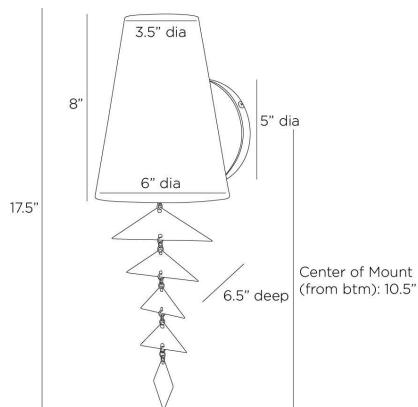

ARTERIO RS

ELLIE WALL SCONCE

DWI15
Burnt Bronze, Iron

The traditional shaded sconce of burnt bronze-plated iron gets a whimsical twist with the addition of free-hanging panes. Recalling a delicate fishbone or windchime blowing in the wind, the reflective movement adds charm and intrigue wherever it is hung. Finish will vary.

APPEARANCE

Materials	Iron
Finishes	Burnt Bronze
Finish Will Vary	Yes
Top Coat/Sealant	Yes

DIMENSIONS

Overall	W: 6 in x D: 6.5 in x H: 17.6 in
Backplate	Dia: 5.0 in
Shade Top	Dia: 3.5 in
Shade	Dia: 6.0 in x H: 8 in
Shade Bottom	Dia: 6.0 in
Wall Sconce Hanging Orientation	Vertical Only
Center of Mount from Bottom	H: 10.5 in

WIRING

Wire Rating	Damp
Cord	1 FT, Clear/Silver, SVT
Socket	1, Type B - E12
Suggested Bulb Type	G12
Maximum Wattage	40.0
Voltage	110-120 V

CERTIFICATIONS & COMPLIANCY

Certifications	Middle East, European Union, United Kingdom, Australia, Mexico, United States, Canada
Compliance	RoHS, UL/ETL, CB

SHIPPING

Product Weight	2.2 lbs
Gross Weight 1	5.0 lbs
Shipping Box 1	W: 10.24 in x D: 11.02 in x H: 11.02 in

CONTRACT

Contract Suitability	Contract Suitable As Is