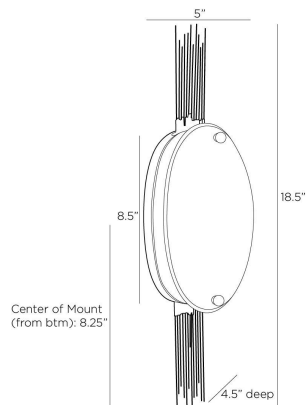

ARTERIO RS

ERNEST WALL SCONCE

DW116
Clear, Glass

The shield-like Ernest casts an alluring mix of shadow and light wherever it is hung. Recalling a Brutalist brooch, a frame of natural iron, welded with antique-brass, seemingly “pierces” the fixture of clear seedy glass containing a single bulb. Antique brass rivet detail. Finish will vary.

APPEARANCE

Materials	Glass, Iron, Brass
Finishes	Clear, Natural, Antique Brass
Finish Will Vary	Yes
Top Coat/Sealant	No

DIMENSIONS

Overall	W: 5 in x D: 4.5 in x H: 18.5 in
Backplate	W: 4.5 in x D: 1 in x H: 8.5 in
Shade	W: 5 in x D: 1.5 in x H: 9 in
Wall Sconce Hanging Orientation	Horizontal and Vertical
Center of Mount from Bottom	H: 8.25 in

WIRING

Wire Rating	Damp
Cord	1 FT, Clear/Silver, SVT
Socket	1, Type B - E12
Suggested Bulb Type	T6
Maximum Wattage	25.0
Voltage	110-120 V

CERTIFICATIONS & COMPLIANCY

Certifications	Middle East, European Union, United Kingdom, Australia, Mexico, United States, Canada
Compliance	RoHS, UL/ETL, CB

SHIPPING

Product Weight	3.3 lbs
Gross Weight 1	5.0 lbs
Shipping Box 1	W: 7.0 in x D: 20.5 in x H: 9.5 in

CONTRACT

Contract Suitability	Contract Suitable As Is
----------------------	-------------------------