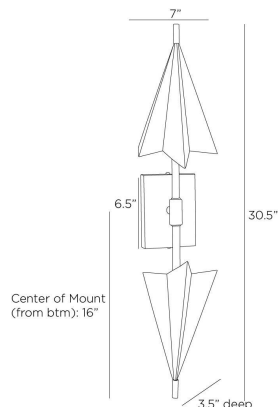

ARTERIO RS

CANARY WALL SCONCE

DW117
Antique Brass, Brass

Etched antique brass is folded and formed into the spear-like sconce. Recalling a paper airplane, the double arrow fixture casts emboldened shapes on the wall, making this style Ideal for a corridor or hallway.

APPEARANCE

Materials	Brass
Finishes	Antique Brass
Finish Will Vary	No
Top Coat/Sealant	Yes

DIMENSIONS

Overall	W: 7 in x D: 3.5 in x H: 30.5 in
Backplate	W: 5 in x D: 1 in x H: 6.5 in
Wall Sconce Hanging Orientation	Horizontal and Vertical
Center of Mount from Bottom	H: 16 in

WIRING

Wire Rating	Damp
Cord	1 FT, Clear/Silver, SVT
Socket	2, Type B - E12
Suggested Bulb Type	T6
Maximum Wattage	25.0
Voltage	110-120 V

CERTIFICATIONS & COMPLIANCY

Certifications	Mexico, United States, Canada
Compliance	RoHS, UL/ETL

SHIPPING

Product Weight	4.2 lbs
Gross Weight 1	7.0 lbs
Shipping Box 1	W: 16.5 in x D: 9.5 in x H: 9.0 in

ADDITIONAL INFO

Features	ADA
----------	-----

CONTRACT

Contract Suitability	Contract Suitable As Is
----------------------	-------------------------