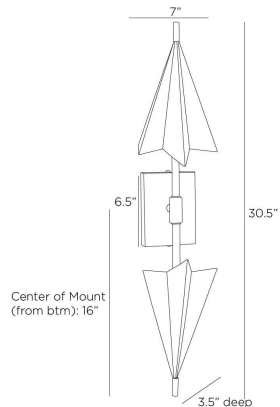

# ARTERIO RS

## CANARY WALL SCONCE

DW117  
Antique Brass, Brass

Etched antique brass is folded and formed into the spear-like sconce. Recalling a paper airplane, the double arrow fixture casts emboldened shapes on the wall, making this style Ideal for a corridor or hallway.

### DIMENSIONS

Overall	W: 7 in x D: 3.5 in x H: 30.5 in
Backplate	W: 5 in x D: 1 in x H: 6.5 in
Wall Sconce Hanging Orientation	Horizontal and Vertical
Center of Mount from Bottom	H: 16 in