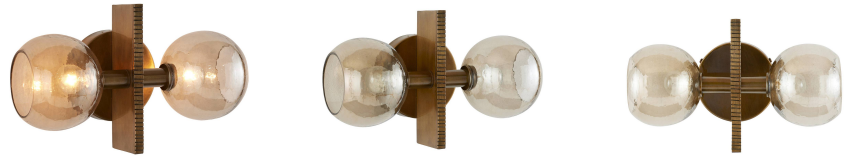

ARTERIO RS

CHAMBERLIN WALL SCONCE

DWI19
Smoke, Glass

Easily placed horizontally or vertically, the Chamberlin is at home in a contemporary or industrial setting. Offering an alluring mix of antique brass-plated iron hardware and smoke luster glass, two globe lights are contrasted with a textural bar detail at the center. Finish will vary.

APPEARANCE

| | |
|------------------|----------------------|
| Materials | Glass, Iron |
| Finishes | Smoke, Antique Brass |
| Finish Will Vary | Yes |
| Top Coat/Sealant | No |

DIMENSIONS

| | |
|---------------------------------|--------------------------------|
| Overall | W: 13 in x D: 5.5 in x H: 8 in |
| Backplate | Dia: 5.0 in |
| Shade | Dia: 4.5 in |
| Wall Sconce Hanging Orientation | Horizontal and Vertical |
| Center of Mount from Bottom | H: 4.5 in |