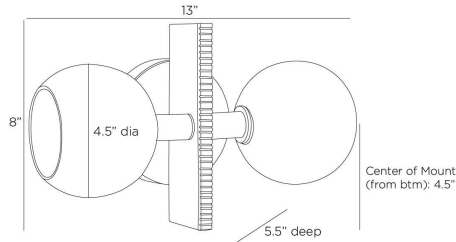

ARTERIO RS

CHAMBERLIN WALL SCONCE

DWI19
Smoke, Glass

Easily placed horizontally or vertically, the Chamberlin is at home in a contemporary or industrial setting. Offering an alluring mix of antique brass-plated iron hardware and smoke luster glass, two globe lights are contrasted with a textural bar detail at the center. Finish will vary.

APPEARANCE

| | |
|------------------|----------------------|
| Materials | Glass, Iron |
| Finishes | Smoke, Antique Brass |
| Finish Will Vary | Yes |
| Top Coat/Sealant | No |

DIMENSIONS

| | |
|---------------------------------|--------------------------------|
| Overall | W: 13 in x D: 5.5 in x H: 8 in |
| Backplate | Dia: 5.0 in |
| Shade | Dia: 4.5 in |
| Wall Sconce Hanging Orientation | Horizontal and Vertical |
| Center of Mount from Bottom | H: 4.5 in |

CERTIFICATIONS & COMPLIANCY

| | |
|----------------|-------------------------------|
| Certifications | Mexico, United States, Canada |
| Compliance | RoHS, UL/ETL |

SHIPPING

| | |
|----------------|---------------------------------------|
| Product Weight | 4.0 lbs |
| Gross Weight 1 | 7.4 lbs |
| Shipping Box 1 | W: 8.27 in x D: 9.06 in x H: 25.59 in |