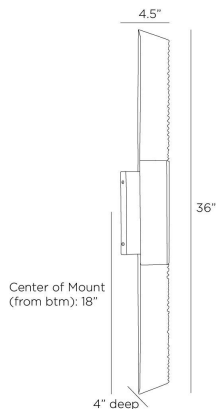

ARTERIO RS

FRANCISCO WALL SCONCE

DWI21
Burnt Iron, Iron

Contemporary mirrored architecture gets a literal edge with our burnt iron sconce. Brutalist-inspired sawtooth details are juxtaposed with a V-shaped grooved opening that allows light to highlight its blue-hued finish. Can be staged horizontally and vertically. Certified for damp locations and intended for interior use. Finish will vary.

APPEARANCE

Materials	Iron
Finishes	Burnt Iron
Finish Will Vary	Yes
Top Coat/Sealant	Yes

DIMENSIONS

Overall	W: 4.5 in x D: 4 in x H: 36 in
Backplate	W: 4 in x D: 1 in x H: 8 in
Wall Sconce Hanging Orientation	Horizontal and Vertical
Center of Mount from Bottom	H: 18 in
Mount	W: 4 in x H: 4 in

WIRING

Wire Rating	Damp
Cord	1.5 FT, Clear/Silver, SVT
Socket	2, Type B - E12
Suggested Bulb Type	B8
Maximum Wattage	40.0
Voltage	110-120 V

CERTIFICATIONS & COMPLIANCY

Certifications	Middle East, European Union, United Kingdom, Australia, Mexico, United States, Canada
Compliance	RoHS, UL/ETL, CB

SHIPPING

Product Weight	6.0 lbs
Gross Weight 1	7.6 lbs
Shipping Box 1	W: 5.5 in x D: 7.0 in x H: 39.25 in

ADDITIONAL INFO

Features	ADA
----------	-----

CONTRACT

Contract Suitability	Contract Suitable As Is
----------------------	-------------------------