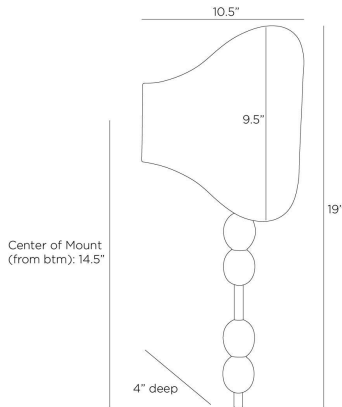

ARTERIOS

FLANNERY WALL SCNCE

DWI22
Natural Iron, Iron

An amulet-inspired shade of navy leather evokes '70s inspired sculpture, updated for the modern age. This eye-catching fixture is accented with a charm-inspired stem of natural iron. Certified for damp locations and intended for interior use. Finish will vary.

APPEARANCE

Materials	Iron, Leather
Finishes	Natural Iron, Navy
Finish Will Vary	Yes
Top Coat/Sealant	Yes

DIMENSIONS

Overall	W: 10.5 in x D: 4 in x H: 19 in
Backplate	W: 5 in x D: 1 in x H: 5 in
Shade	W: 10.5 in x D: 4 in x H: 9.5 in
Wall Sconce Hanging Orientation	Vertical Only
Center of Mount from Bottom	H: 14.5 in
Mount	W: 4.5 in x H: 4.5 in

WIRING

Wire Rating	Damp
Cord	1.5 FT, Clear/Silver, SVT
Socket	1, Type B - E12
Suggested Bulb Type	B10
Maximum Wattage	25.0
Voltage	110-120 V

CERTIFICATIONS & COMPLIANCY

Certifications	Mexico, United States, Canada
Compliance	RoHS, UL/ETL

SHIPPING

Product Weight	4.5 lbs
Gross Weight 1	8.5 lbs
Shipping Box 1	W: 12.5 in x D: 22.0 in x H: 7.5 in

ADDITIONAL INFO

Features	ADA

CONTRACT

Contract Suitability	Contract Suitable As Is