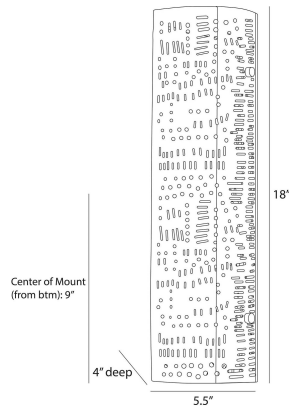

# ARTERIO RS

## JARRETT WALL SCNCE

DWI24  
Antique Brass, Brass

A laser-cut sconce of antique brass is delicately pierced in a pattern that recalls tribal pottery. Designed to allow light to cast shadows across the surface, this enigmatic style holds two bulbs. Finish will vary. Certified for damp locations and intended for interior use.

### DIMENSIONS

Overall W: 5.5 in x D: 4 in x H: 18 in