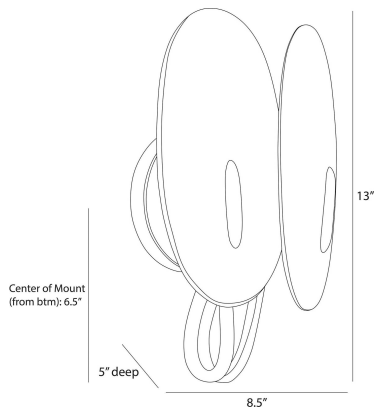

# ARTERIO RS

## IZARA WALL SCONCE

DWI25  
Mercury, Mercury Glass

Inspired by the rounded shape of a beetle's wings, dual ovals of glimmering mercury glass diffuse the light. Antique brass arms loop and twist, branching upwards from a round backplate. Brass accents secure each shade with style. Certified for damp locations and intended for interior use. Finish will vary.

### DIMENSIONS

Overall W: 8.5 in x D: 5 in x H: 13 in