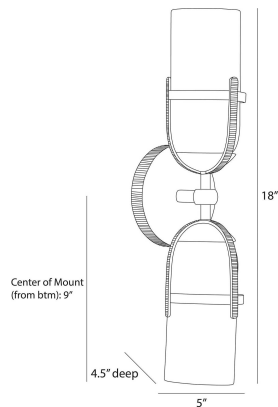

# ARTERIO RS

## JACOBSON SCONCE

DWI26  
Smoke, Glass

Double glass goblets of smoke hammered glass are suspended on either side of a ridged fixture of antique brass. This versatile sconce has a timeless historical feel and modern adaptability—it can be hung vertically and horizontally. Matching antique brass backplate. Certified for damp locations and intended for interior use. Finish will vary.

### DIMENSIONS

Overall W: 5 in x D: 4.5 in x H: 18 in

### SHIPPING

Product Weight	5.5 lbs
Gross Weight 1	11.0 lbs
Shipping Box 1	W: 8.27 in x D: 15.35 in x H: 18.5 in