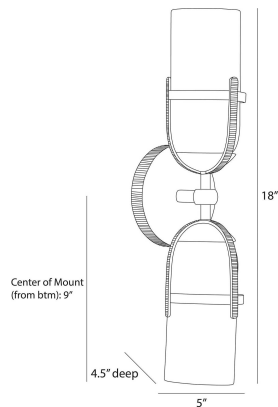

ARTERIO RS

JACOBSON WALL SCONCE

DWI26
Smoke, Glass

Double glass goblets of smoke hammered glass are suspended on either side of a ridged fixture of antique brass. This versatile sconce has a timeless historical feel and modern adaptability—it can be hung vertically and horizontally. Matching antique brass backplate. Certified for damp locations and intended for interior use. Finish will vary.

APPEARANCE

Materials	Glass, Brass
Finishes	Smoke, Antique Brass
Finish Will Vary	Yes
Top Coat/Sealant	Yes

DIMENSIONS

Overall	W: 5 in x D: 4.5 in x H: 18 in
Backplate	D: 1 in x Dia: 5 in x H: 5 in

WIRING

Wire Rating	Damp
Cord	1.5 FT, Clear/Silver, SVT
Socket	2, Type B - E12
Suggested Bulb Type	T6
Maximum Wattage	25.0
Voltage	110-120 V

CERTIFICATIONS & COMPLIANCY

Compliance	RoHS
------------	------

SHIPPING

Product Weight	5.5 lbs
Gross Weight 1	11.0 lbs
Shipping Box 1	W: 8.27 in x D: 15.35 in x H: 18.5 in

CONTRACT

Contract Suitability	Contract Suitable As Is
----------------------	-------------------------