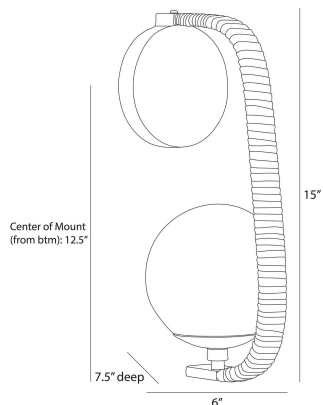

ARTERIO RS

KYRIE WALL SCONCE

DWI28
Ore, Leather

A traditional globe light is updated with a dropped silhouette showcasing a suspended globe of opal glass. Wrapped in ore leather, this tailored and masculine style is secured to the wall with a backplate of antique brass-plated iron. Certified for damp locations and intended for interior use. Finish will vary.

APPEARANCE

Materials	Leather, Iron, Glass
Finishes	Ore, Antique Brass, Opal
Finish Will Vary	Yes
Top Coat/Sealant	Yes

DIMENSIONS

Overall W: 6 in x D: 7.5 in x H: 15 in

WIRING

Wire Rating	Damp
Cord	1.5 FT, Clear/Silver, SVT
Socket	1, Type B - E12
Suggested Bulb Type	B8
Maximum Wattage	25.0
Voltage	110-120 V

CERTIFICATIONS & COMPLIANCY

Certifications	Middle East, European Union, United Kingdom, Mexico, United States, Canada
Compliance	RoHS, UL/ETL, CB

SHIPPING

Product Weight	4.0 lbs
Gross Weight 1	8.8 lbs
Shipping Box 1	W: 17.72 in x D: 9.45 in x H: 16.93 in