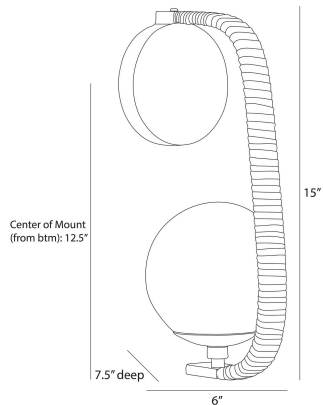

ARTERIO RS

KYRIE WALL SCONCE

DWI28
Ore, Leather

A traditional globe light is updated with a dropped silhouette showcasing a suspended globe of opal glass. Wrapped in ore leather, this tailored and masculine style is secured to the wall with a backplate of antique brass-plated iron. Certified for damp locations and intended for interior use. Finish will vary.

APPEARANCE

Materials	Leather, Iron, Glass
Finishes	Ore, Antique Brass, Opal
Finish Will Vary	Yes
Top Coat/Sealant	Yes

DIMENSIONS

Overall W: 6 in x D: 7.5 in x H: 15 in

WIRING

Wire Rating	Damp
Cord	1.5 FT, Clear/Silver, SVT
Socket	1, Type B - E12
Suggested Bulb Type	B8
Maximum Wattage	25.0
Voltage	110-120 V

CERTIFICATIONS & COMPLIANCY

Certifications	Middle East, European Union, United Kingdom, Mexico, United States, Canada
Compliance	RoHS, UL/ETL, CB

SHIPPING

Product Weight	4.0 lbs
Gross Weight 1	8.8 lbs
Shipping Box 1	W: 17.72 in x D: 9.45 in x H: 16.93 in