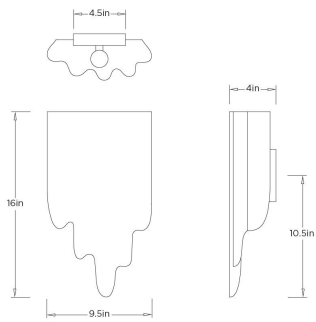

ARTERIOS

LARISSA WALL SCONCE

DWI29 LARISSA SCONCE

ARTERIOS

DWI29
White Hair on Hide

This draped sconce form highlights the texture of the white hair-on-hide, making the wave a theatrical accent for any environment, particularly when placed against a darker wall. Mounted on a blackened iron backplate. Certified for damp locations and intended for interior use. Finish will vary.

APPEARANCE

Materials	Hair on Hide, Iron
Finishes	White, Blackened Iron
Finish Will Vary	Yes
Top Coat/Sealant	No

DIMENSIONS

Overall	W: 9.5 in x D: 4 in x H: 16 in
Backplate	Dia: 4.5 in
Wall Sconce Hanging Orientation	Horizontal and Vertical
Center of Mount from Bottom	H: 10.5 in
Mount	Dia: 4.5 in

SHIPPING

Product Weight	4.0 lbs
Gross Weight 1	9.0 lbs
Shipping Box 1	W: 18.0 in x D: 6.5 in x H: 18.0 in

ADDITIONAL INFO

Features	ADA
----------	-----

CONTRACT

Contract Suitability	Contract Suitable As Is
----------------------	-------------------------