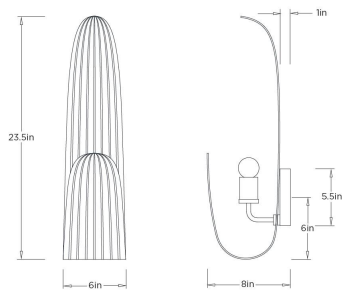

ARTERIOS

PALMIRA WALL SCONCE

DWI30 PALMIRA WALL SCONCE

ARTERIOS

DWI30
Vintage Brass, Brass

The Palmira Wall Sconce draws inspiration from botanical forms and pronounced leaf veining, resulting in a simple yet sophisticated design. Finished in rich vintage brass, this sculptural fixture brings an elegant, organic touch to walls, enhancing hallways, bathrooms, and refined living spaces.

APPEARANCE

Materials	Brass
Finishes	Vintage Brass
Finish Will Vary	Yes
Top Coat/Sealant	No

DIMENSIONS

Overall	W: 6 in x D: 8 in x H: 23.5 in
Arm	D: 3 in x H: 1.5 in
Backplate	D: 1 in x Dia: 5.5 in
Wall Sconce Hanging Orientation	Vertical Only
Center of Mount from Bottom	H: 6 in
Mount	Dia: 5 in

WIRING

Wire Rating	Indoor Only
Cord	1.5 FT, Clear/Silver, SPT-2
Socket	1, Type A - E26
Suggested Bulb Type	G16.5
Maximum Wattage	40
Voltage	110-120 V

SHIPPING

Product Weight	5 lbs
Gross Weight 1	22 lbs
Shipping Box 1	W: 11.5 in x D: 12.5 in x H: 27 in