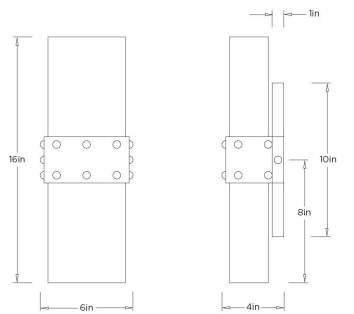

ARTERIO RS

AR DENA WALL SCONCE

DW131 AR DENA WALL SCONCE

ARTERIO RS

DW131
Ivory, Faux Horn

Artfully minimalist, the Ardena Wall Sconce celebrates the organic beauty of horned material with its clean, simple form. Crafted from faux horn resin showcasing natural tonal variations, this fixture acts as a sophisticated accent. Its streamlined silhouette casts a refined, layered glow, creating depth and understated elegance wherever it's placed.

APPEARANCE

Materials	Faux Horn, Iron
Finishes	Ivory, Blackened Iron
Finish Will Vary	Yes
Top Coat/Sealant	No

DIMENSIONS

Overall	W: 6 in x D: 4 in x H: 16 in
Backplate	W: 4.5 in x D: 1 in x H: 10 in
Wall Sconce Hanging Orientation	Horizontal and Vertical
Center of Mount from Bottom	H: 8 in
Mount	W: 4 in x H: 6.5 in

WIRING

Wire Rating	Damp
Cord	1.5 FT, Clear/Silver, SPT-2
Socket	2, Type B - E12
Suggested Bulb Type	T6
Maximum Wattage	25
Voltage	110-120 V

SHIPPING

Product Weight	5.291 lbs
Gross Weight 1	7.937 lbs
Shipping Box 1	W: 7.5 in x D: 19 in x H: 19 in

ADDITIONAL INFO

Features	Assembly Required

CONTRACT

Contract Suitability	Contract Suitable As Is