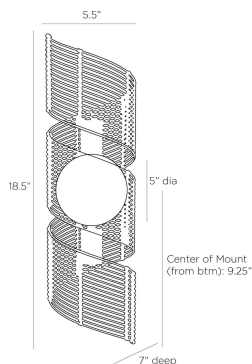

# ARTERIO RS

## TAMARA WALL SCONCE

DWS02  
Dark Gray Stained, Buri Midrib

The Tamara sconce adds a layer of texture and movement, while providing soft illumination. Crafted in a spiraling ribbon of dark gray-stained buri midrib, the wall light offers an organic modern twist. The sconce is fitted with candle holder that holds a clear tubular bulb on each end, directing light above and below. Finish will vary.

### DIMENSIONS

Overall	W: 5.5 in x D: 7 in x H: 18.5 in
Backplate	D: 1 in x Dia: 5.0 in
Center of Mount from Bottom	H: 9.25 in
Mount	Dia: 4.5 in

### SHIPPING

Product Weight	2.0 lbs
Gross Weight 1	2.0 lbs
Shipping Box 1	W: 20.0 in x D: 7.0 in x H: 8.1 in