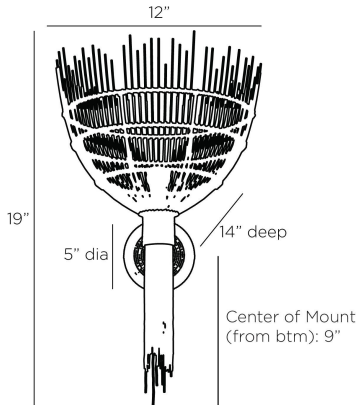

ARTERIO RS

ABITHA WALL SCONCE

DWS03
Natural, Coconut

Bring a hint of the islands to your abode with our thatched-roof inspired Abitha. A sustainable twist on a classic torchiere, lengths of natural coco rib rattan are woven together to create a textural form. Finished with irregular lengths at its base for interest and wrapped throughout with natural abaca. Finish will vary.

APPEARANCE

Materials	Coconut, Abaca
Finishes	Natural, Natural
Finish Will Vary	Yes
Top Coat/Sealant	No

DIMENSIONS

Overall	W: 12 in x D: 14 in x H: 19 in
Backplate	D: 1 in x Dia: 5.0 in
Wall Sconce Hanging Orientation	Horizontal and Vertical
Center of Mount from Bottom	H: 9 in

WIRING

Wire Rating	Indoor Only
Cord	0.5 FT, Black/White, SVT
Socket	1, Type B - E12
Suggested Bulb Type	G16.5
Maximum Wattage	40.0
Voltage	110-120 V

CERTIFICATIONS & COMPLIANCY

Certifications	Middle East, European Union, United Kingdom, Australia, Mexico, United States, Canada
Compliance	RoHS, UL/ETL, CB

SHIPPING

Product Weight	2.0 lbs
Gross Weight 1	8.0 lbs
Shipping Box 1	W: 13.0 in x D: 15.0 in x H: 9.5 in

ADDITIONAL INFO

Features	Sustainable
----------	-------------

CONTRACT

Contract Suitability	Contract Suitable As Is
----------------------	-------------------------