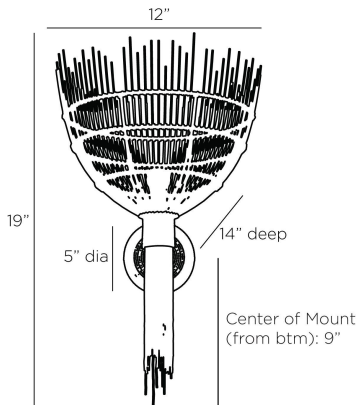

# ARTERIO RS

## ABITHA WALL SCONCE

DWS03  
Natural, Coconut

Bring a hint of the islands to your abode with our thatched-roof inspired Abitha. A sustainable twist on a classic torchiere, lengths of natural coco rib rattan are woven together to create a textural form. Finished with irregular lengths at its base for interest and wrapped throughout with natural abaca. Finish will vary.

### DIMENSIONS

Overall	W: 12 in x D: 14 in x H: 19 in
Backplate	D: 1 in x Dia: 5.0 in
Wall Sconce Hanging Orientation	Horizontal and Vertical
Center of Mount from Bottom	H: 9 in