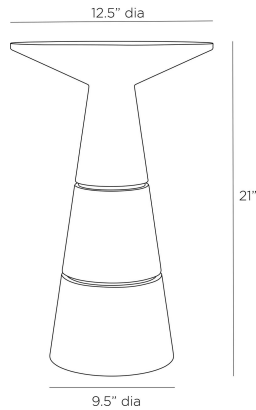

ARTERIOS

VERWALL ACCENT TABLE

FAC01
Charcoal, Glass Stone

Alongside a lounge chair or as a pair flanking a sofa, the shapely and solid Verwall accent table grounds any seating arrangement. The tapered, charcoal, glass stone base is detailed with an inlay of antique-brass steel, for a fractal effect. Finish will vary.

APPEARANCE

Materials	Glass Stone, Steel
Finishes	Charcoal, Antique Brass
Finish Will Vary	Yes
Top Coat/Sealant	No

DIMENSIONS

Overall	Dia: 12.5 in x H: 21 in
Foot Print	Dia: 9.5 in

SHIPPING

Product Weight	48.0 lbs
Gross Weight 1	52.0 lbs
Shipping Box 1	W: 25.25 in x D: 16.88 in x H: 17.0 in