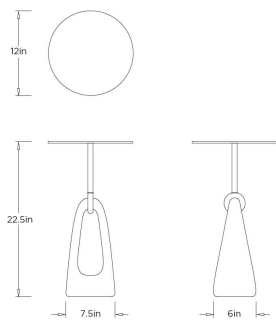

ARTERIOS

MILES ACCENT TABLE

FAC04 MILES ACCENT TABLE

ARTERIOS