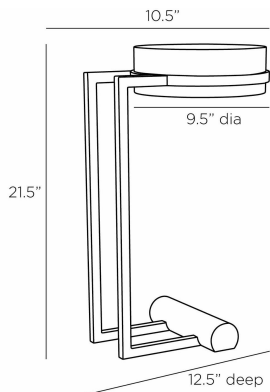

ARTERIOS

AVALOS ACCENT TABLE

FAI07
Black, Marble

The playful silhouettes pioneered by the Memphis Design movement influence our essential Avalos. A round top of black marble cantilevers on blackened iron legs over a solid base of ebony-finished oak. Marble and wood will vary.

APPEARANCE

Materials	Marble, Wood, Iron
Finishes	Black, Ebony, Blackened Iron
Finish Will Vary	Yes
Top Coat/Sealant	Yes

DIMENSIONS

Overall	W: 10.5 in x D: 12.5 in x H: 21.5 in
Foot Print	W: 10.5 in x D: 10 in
Leg	W: 1 in x D: 1 in
Table Top	Dia: 9.5 in

SHIPPING

Product Weight	17.2 lbs
Gross Weight 1	35.28 lbs
Shipping Box 1	W: 18.0 in x D: 18.0 in x H: 25.0 in

ADDITIONAL INFO

Disclaimers	As a natural material, color variation is to be expected in marble. The color has been determined randomly depending on what mineral content makes up each batch when the marble is formed. Small pits or divots are a common occurrence as well.

Base/Foot Type	Felt

CONTRACT

Contract Suitability	Not Contract Suitable
Tilt Test Degrees	Does Not Pass