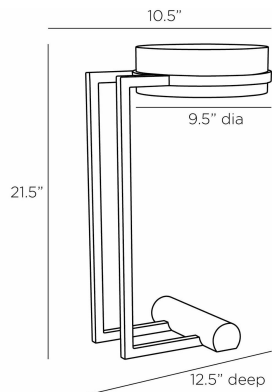

ARTERIOS

AVALOS ACCENT TABLE

FAI07
Black, Marble

The playful silhouettes pioneered by the Memphis Design movement influence our essential Avalos. A round top of black marble cantilevers on blackened iron legs over a solid base of ebony-finished oak. Marble and wood will vary.

APPEARANCE

Materials	Marble, Wood, Iron
Finishes	Black, Ebony, Blackened Iron
Finish Will Vary	Yes
Top Coat/Sealant	Yes

DIMENSIONS

Overall	W: 10.5 in x D: 12.5 in x H: 21.5 in
Foot Print	W: 10.5 in x D: 10 in
Leg	W: 1 in x D: 1 in
Table Top	Dia: 9.5 in

SHIPPING

Product Weight	17.2 lbs
Gross Weight 1	35.28 lbs
Shipping Box 1	W: 18.0 in x D: 18.0 in x H: 25.0 in

ADDITIONAL INFO

Disclaimers	As a natural material, color variation is to be expected in marble. The color has been determined randomly depending on what mineral content makes up each batch when the marble is formed. Small pits or divots are a common occurrence as well.

Base/Foot Type	Felt

CONTRACT

Contract Suitability	Not Contract Suitable
Tilt Test Degrees	Does Not Pass