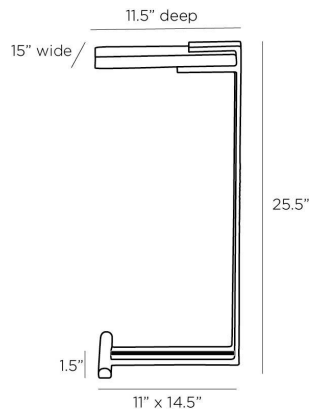

## MCCLAIN ACCENT TABLE

FA116  
White, Marble

The classic c-shape of the McClain is forged in industrial style. A minimalist profile of a white marble slab clipped into a bronze, etched iron frame. Large chattered detailing on the iron frame delivers plenty of visual and tactile texture. Size scaled to overhang the arm of a sofa or chair. Marble will vary and can be reassembled to a different orientation.

### DIMENSIONS

Overall	W: 15 in x D: 11.5 in x H: 25.5 in
Foot Print	W: 11 in x D: 14.5 in
Base	H: 1.5 in
Leg	W: 4 in x D: 0.5 in
Gap	W: 2 in
Table Top	W: 15 in x D: 11 in x H: 1 in

### SHIPPING

Product Weight	53.0 lbs
Gross Weight 1	63.5 lbs
Shipping Box 1	W: 22.0 in x D: 17.0 in x H: 30.0 in