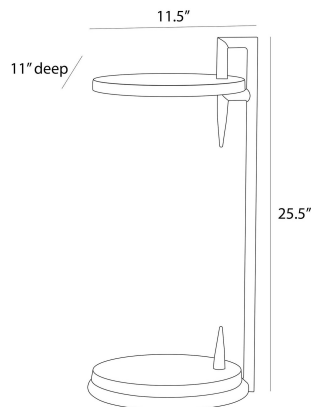

ARTERIOS

IVETTA ACCENT TABLE

FAI21
Toronto, Marble

Pierced at the top and base by a spike of natural iron, a top of Toronto leathered marble makes a chic surface for cocktail hour. Mirrored by a matching marble base, this talon-inspired style is the ideal companion for a favorite sofa or lounge chair. Finish will vary.

APPEARANCE

Materials	Marble, Iron
Finishes	Toronto, Natural Iron
Finish Will Vary	Yes
Top Coat/Sealant	Yes

DIMENSIONS

Overall	W: 11.5 in x D: 11 in x H: 24.5 in
Foot Print	Dia: 11.5 in
Table Top	Dia: 10.5 in x H: 1 in
Diagonal Dimensions	W: 27 in

SHIPPING

Product Weight	25.6 lbs
Gross Weight 1	33.0 lbs
Shipping Box 1	W: 16.0 in x D: 16.0 in x H: 27.2 in

ADDITIONAL INFO

Disclaimers	As a natural material, color variation is to be expected in marble. The color has been determined randomly depending on what mineral content makes up each batch when the marble is formed. Small pits or divots are a common occurrence as well.

CONTRACT

Contract Suitability	Contract Suitable With Conditions
Contract Conditions	Natural stone requires periodic sealing, For an additional fee, a clear, protective coating can be added
Tilt Test Degrees	12 Degrees