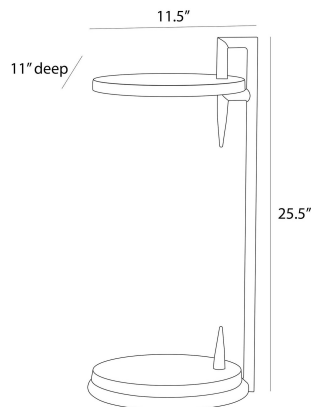

ARTERIOS

IVETTA ACCENT TABLE

FAI21
Toronto, Marble

Pierced at the top and base by a spike of natural iron, a top of Toronto leathered marble makes a chic surface for cocktail hour. Mirrored by a matching marble base, this talon-inspired style is the ideal companion for a favorite sofa or lounge chair. Finish will vary.

APPEARANCE

Materials	Marble, Iron
Finishes	Toronto, Natural Iron
Finish Will Vary	Yes
Top Coat/Sealant	Yes

DIMENSIONS

Overall	W: 11.5 in x D: 11 in x H: 24.5 in
Foot Print	Dia: 11.5 in
Table Top	Dia: 10.5 in x H: 1 in
Diagonal Dimensions	W: 27 in

SHIPPING

Product Weight	25.6 lbs
Gross Weight 1	33.0 lbs
Shipping Box 1	W: 16.0 in x D: 16.0 in x H: 27.2 in

ADDITIONAL INFO

Disclaimers	As a natural material, color variation is to be expected in marble. The color has been determined randomly depending on what mineral content makes up each batch when the marble is formed. Small pits or divots are a common occurrence as well.
-------------	---