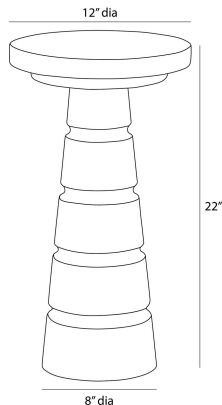

ARTERIOS

IMANI ACCENT TABLE

FAI24
Toronto, Marble

Toronto leathered marble gives the traditional drink table a new neutral shade and fresh texture. Balanced on a sable mango wood base with notched details, its graduated stacked form is a modernist essential for any living space. Finish will vary.

APPEARANCE

Materials	Marble, Wood
Finishes	Toronto, Sable
Finish Will Vary	Yes
Top Coat/Sealant	Yes

DIMENSIONS

Overall	Dia: 12.0 in x H: 22 in
Foot Print	Dia: 8.0 in
Table Top	Dia: 12.0 in x H: 1.5 in
Diagonal Dimensions	W: 25 in

SHIPPING

Product Weight	30.8 lbs
Gross Weight 1	35.2 lbs
Shipping Box 1	W: 16.0 in x D: 16.0 in x H: 25.0 in

ADDITIONAL INFO

Disclaimers	As a natural material, color variation is to be expected in marble. The color has been determined randomly depending on what mineral content makes up each batch when the marble is formed. Small pits or divots are a common occurrence as well.
-------------	---