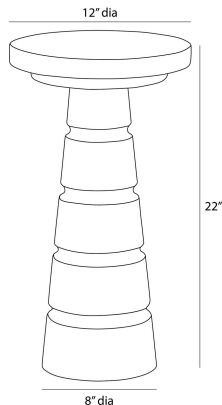

# ARTERIO RS

### DIMENSIONS

|                     |                          |
|---------------------|--------------------------|
| Overall             | Dia: 12.0 in x H: 22 in  |
| Foot Print          | Dia: 8.0 in              |
| Table Top           | Dia: 12.0 in x H: 1.5 in |
| Diagonal Dimensions | W: 25 in                 |

### SHIPPING

|                |                                      |
|----------------|--------------------------------------|
| Product Weight | 30.8 lbs                             |
| Gross Weight 1 | 35.2 lbs                             |
| Shipping Box 1 | W: 16.0 in x D: 16.0 in x H: 25.0 in |