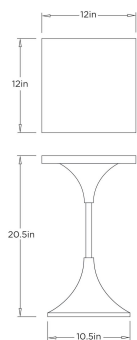

ARTERIOS

WINDSOR ACCENT TABLE

FAI28 WINDSOR ACCENT TABLE

ARTERIOS