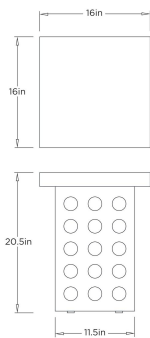

ARTERIOS

ARCO ACCENT TABLE

FAI29 ARCO ACCENT TABLE

ARTERIOS