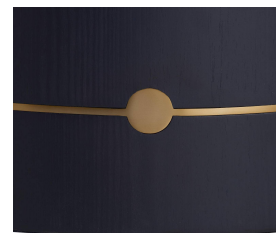

ARTERIOS

ASTERIA ACCENT TABLE

FAI30 CELESTIAL ACCENT TABLE

ARTERIOS

FAI30
Night Sky, Wood

Inspired by the vast night sky, the Asteria Accent Table features a constellation-inspired design where antique brass inlays trace celestial patterns. Set against a deep oak wood veneer, the metallic details mimic the shimmer of starlight across the cosmos.

APPEARANCE

Materials	Wood, Brass
Finishes	Night Sky, Antique Brass
Finish Will Vary	No
Top Coat/Sealant	No

DIMENSIONS

Overall	Dia: 17.5 in x H: 21 in
---------	-------------------------

SHIPPING

Shipping Requirements	Special Handling Required
Product Weight	30 lbs
Gross Weight 1	92.4 lbs
Shipping Box 1	W: 22 in x D: 22 in x H: 26 in