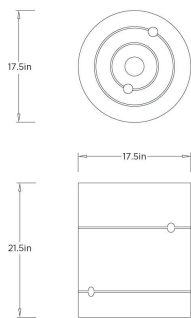

ARTERIOS

ASTERIA ACCENT TABLE

FAI30 CELESTIAL ACCENT TABLE

ARTERIOS