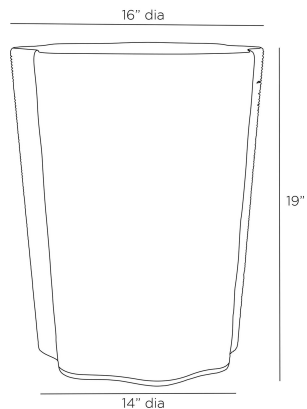

ARTERIOS

TUSCON ACCENT TABLE

FAS02
Bleached Natural, Abaca

Our Tuscon table bestows a layer of artisanal texture to a space. The natural beauty of bleached natural abaca is on full display, used to wrap the amorphous accent piece. The organic table can also be used as a stool. Finish will vary.

APPEARANCE

Materials	Abaca
Finishes	Bleached Natural
Finish Will Vary	Yes
Top Coat/Sealant	No

DIMENSIONS

Overall	Dia: 16.0 in x H: 19 in
Foot Print	Dia: 14.0 in
Diagonal Dimensions	W: 23.5 in

SHIPPING

Product Weight	9.0 lbs
Gross Weight 1	13.2 lbs
Shipping Box 1	W: 20.75 in x D: 16.5 in x H: 16.5 in