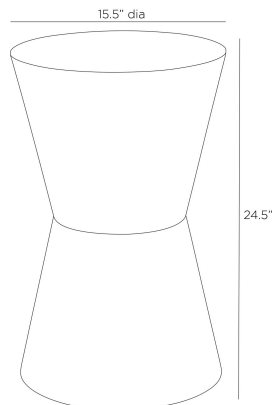

ARTERIOS

COSTELLO ACCENT TABLE

FAS06
Blonde Burl, Olive Ash Veneer

Simple forms meet glam materials in this '70s-influenced design. A tapered hourglass table is elevated in olive ash burl veneer, book-matched at the top and base for a soothing mirrored effect. Finish will vary.

APPEARANCE

Materials	Olive Ash Veneer
Finishes	Blonde Burl
Finish Will Vary	Yes
Top Coat/Sealant	Yes

DIMENSIONS

Overall	Dia: 15.5 in x H: 24.5 in
Foot Print	Dia: 15.5 in
Diagonal Dimensions	W: 29 in

SHIPPING

Shipping Requirements	Truck Ship
Product Weight	65.3 lbs
Gross Weight 1	75.0 lbs
Shipping Box 1	W: 18.11 in x D: 18.11 in x H: 30.91 in

ADDITIONAL INFO

Base/Foot Type	Adjustable Nylon Glides

CONTRACT

Contract Suitability	Contract Suitable As Is

SWATCHES

BBWSW 2x2 Swatch: Blonde Burl Wood