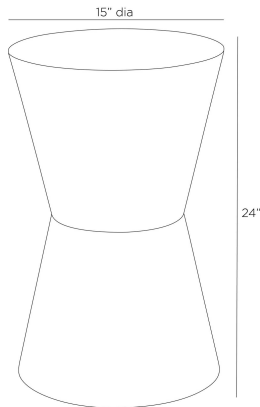

ARTERIO RS

COSTELLO ACCENT TABLE

FAS07
Jade Faux Marble, Concrete
Composite

Simple forms meet glam materials in this '70s-influenced design. A tapered hourglass concrete table is elevated in an over-scaled jade faux marble finish for a warm, soothing effect due to a process called hydrographics, assuring each piece will vary slightly in color and veining. Finish will vary.

APPEARANCE

Materials	Concrete Composite
Finishes	Jade Faux Marble
Finish Will Vary	Yes
Top Coat/Sealant	Yes

DIMENSIONS

Overall	Dia: 15.0 in x H: 24 in
Foot Print	Dia: 15.0 in
Diagonal Dimensions	W: 28.5 in

SHIPPING

Product Weight	49.4 lbs
Gross Weight 1	60.63 lbs
Shipping Box 1	W: 20.5 in x D: 20.5 in x H: 29.13 in

ADDITIONAL INFO

Base/Foot Type	Felt Pads
----------------	-----------

CONTRACT

Contract Suitability	Contract Suitable As Is
----------------------	-------------------------