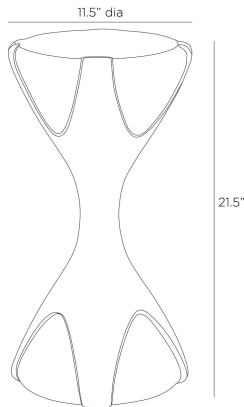

DEWEY OUTDOOR ACCENT TABLE

FAS08
Ivory, Concrete Composite

Traditional clawfoot motifs are updated in an ivory outdoor drink table. Crafted of concrete composite in an hourglass silhouette, this sturdy style mixes smooth and textural surfaces with claw-like cutout details at the base.

APPEARANCE

Materials	Concrete Composite
Finishes	Ivory
Finish Will Vary	No
Top Coat/Sealant	Yes

DIMENSIONS

Overall	Dia: 11.5 in x H: 21.5 in
Foot Print	Dia: 11.5 in

SHIPPING

Product Weight	28.2 lbs
Gross Weight 1	26.46 lbs
Shipping Box 1	W: 16.53 in x D: 16.53 in x H: 26.57 in