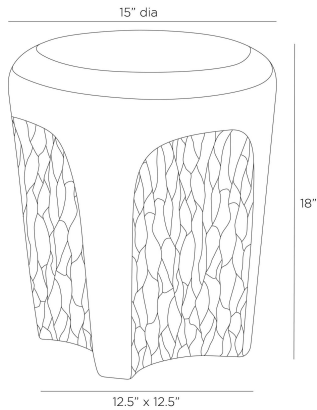

CAPER OUTDOOR ACCENT TABLE

FAS09  
Ivory, Concrete Composite

Contrast arches and a chiseled finish gives this accent table an eroded, wind-worn effect. Formed of ivory concrete composite, the low-lying silhouette makes it ideal as a drinks table in a seating group.

APPEARANCE

Materials	Concrete Composite
Finishes	Ivory
Finish Will Vary	No
Top Coat/Sealant	Yes

DIMENSIONS

Overall	Dia: 15.0 in x H: 18 in
Foot Print	W: 12.5 in x D: 12.5 in

SHIPPING

Shipping Requirements	Truck Ship
Product Weight	39.4 lbs
Gross Weight 1	42.0 lbs
Shipping Box 1	W: 20.5 in x D: 20.5 in x H: 23.62 in